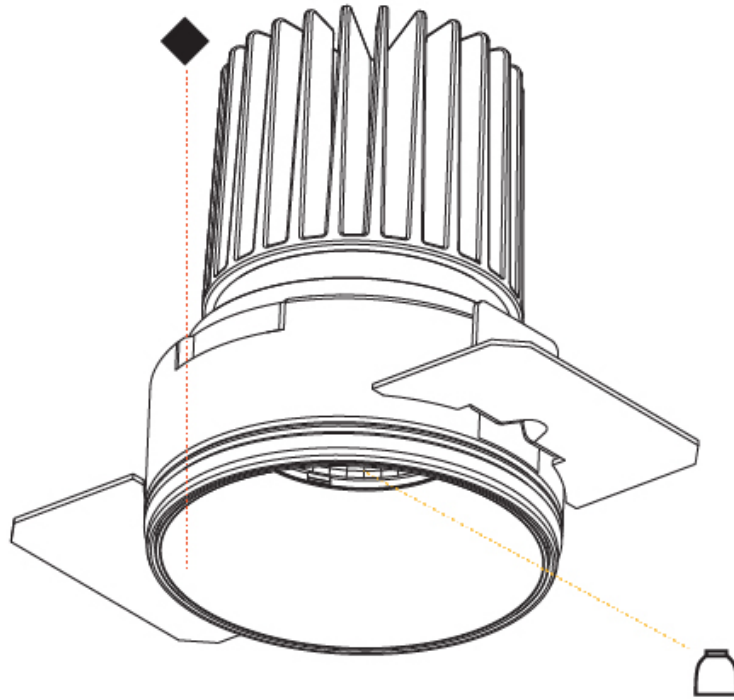

INVADER STANDARD TRIMLESS

A35576-

PROJECT	_____
TYPE	_____
SPECIFIER	_____
QUANTITY	_____
DATE	_____