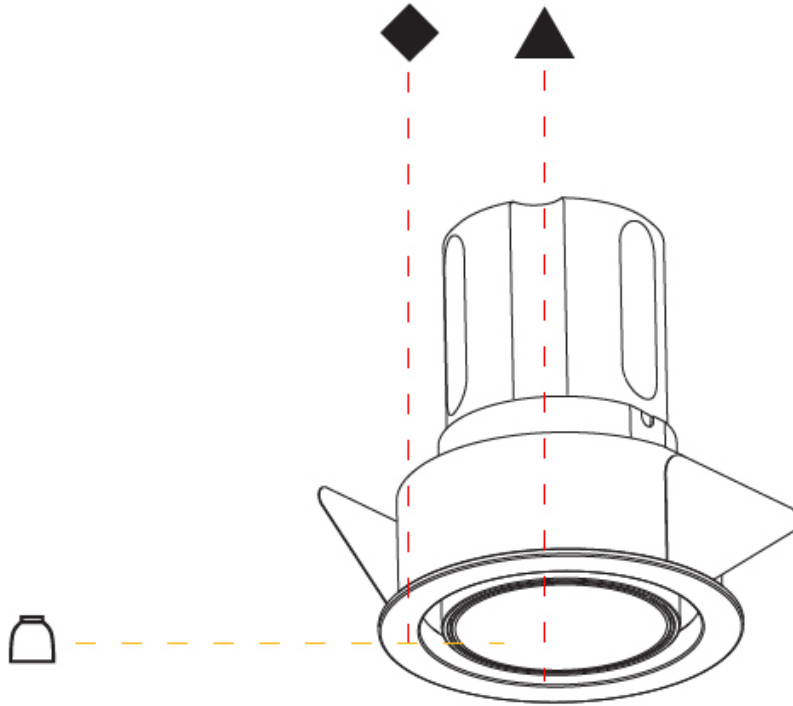

INVADER ADJUSTABLE RECESSED

A37962-

PROJECT _____

TYPE _____

SPECIFIER _____

QUANTITY _____

DATE _____

A