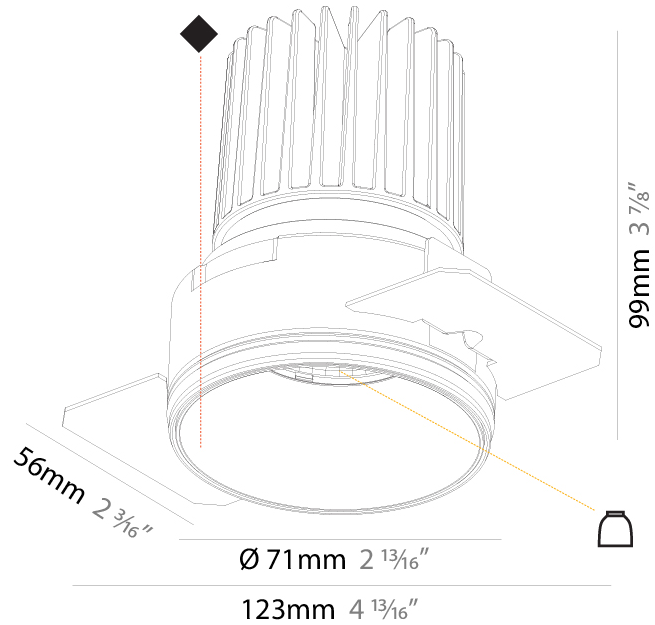

GENERAL

Series: Invader Standard
Subseries: Invader Standard
Brand: Prolicht
Division: Architectural
Mounting Type: Trimless
Mounting Location: Ceiling
Subcategory: Downlight

PHYSICAL

Shape: Round
Diameter (mm): 71
Diameter (in): 2 13/16
Height (mm): 99
Height (in): 3 7/8
Ceiling Thickness (mm): 10 / 12.5 / 15
Ceiling Thickness (in): 3/8 or 1/2 or 9/16
Min. Recessing Depth (mm): 115
Min. Recessing Depth (in): 4 1/2
Light Distribution: Downlight
Weight (kg): 0.359
Weight (lbs): 0.79
Installation Requirement: Ceiling Thickness: 10mm / 12mm / 15mm
Fixture Finish: SSR / BKV / CWI / CRY / HAB / UFT / ITA / RUA / FTG / MYG / LOD / PUS / FRO / FUP / KIA / POP / BLS / SPG / MEY / GOH / GUM / CHC / COM / ABZ / JAG / OBR / MOS / ROR
Fixture Material: Aluminum
Cut-out Measurements: 79mm / 3 1/8"
Upon Request: Unique Sizes Unique Ceiling Thickness

ELECTRICAL

Lamp Type: LED (Zhaga Standard)
Total Output Wattage (W): 14.7
Dimming: Dali Dimming
Driver Location: Recessed Housing
Driver Type: Constant Current - 120Vac
Housing: See Components
Input Voltage (V): 120
Constant Current (MA): 350

LED

Number of LEDs: 1
Color Temperature (°K): Warm Dim
Max. Delivered Lumen (lm): 770
CRI: >90 CRI
Lamp Life (hrs): 50000
Upon Request: RGB-W Tunable White Special Color Temperature

OPTICAL

Reflector: 20 / 40 / 60
Upon Request: Special Beam Angles

RATINGS AND CERTIFICATIONS

Certified By: Certified for North American Standards
IP rating: IP20