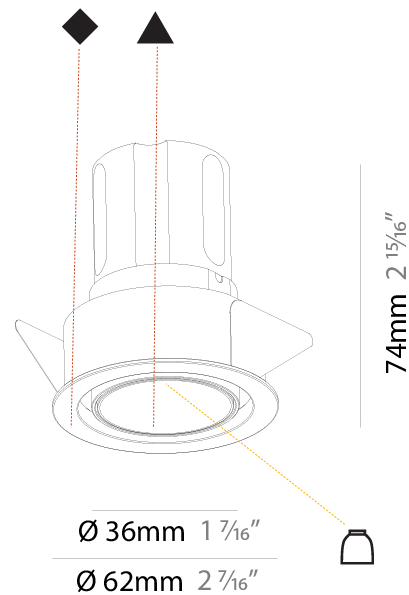

GENERAL

Series: Invader Standard
Subseries: Invader Adjustable
Brand: Prolicht
Division: Architectural
Mounting Type: Recessed
Mounting Location: Ceiling
Subcategory: Downlight

PHYSICAL

Shape: Round
Diameter (mm): 62
Diameter (in): 2 7/16
Height (mm): 74
Height (in): 2 15/16
Min. Recessing Depth (mm): 150
Min. Recessing Depth (in): 5 7/8
Light Distribution: Adjustable / Direct
Weight (kg): 0.138
Weight (lbs): 0.304
Fixture Finish: SSR / BKV / CWI / CRY / HAB / UFT / ITA / RUA / FTG / MYG / LOD / PUS / FRO / FUP / KIA / POP / BLS / SPG / MEY / GOH / GUM / CHC / COM / ABZ / JAG / OBR / MOS / ROR
Fixture Material: Aluminum
Cut-out Measurements: 57mm / 2 1/4"

ELECTRICAL

Lamp Type: LED (Zhaga Standard)
Input Wattage (W): 7.7
Total Output Wattage (W): 7
Dimming: Tri-Mode (Non-Dimming and Phase Dimming (120Vac only) and 0-10V Dimming)
Driver Included: No
Driver Location: Remote
Driver Type: Constant Current - 120 / 277Vac
Input Voltage (V): 120 - 277
Constant Current (MA): 250

LED

Number of LEDs: 1
Color Temperature (°K): 2700 / 3000 / 3500 / 4000
Max. Delivered Lumen (lm): 660 / 690 / 725 / 740
CRI: >90 CRI
Lamp Life (hrs): 50000

OPTICAL

Reflector°: 33 / 47 / 65
Adjustability: Rotational 180°; Tilt 30°

RATINGS AND CERTIFICATIONS

Certified By: Certified for North American Standards
IP rating: IP20

	150mm 5 7/8"	57mm 2 1/4"	10 - 15mm 3/8" - 9/16"	180°	± 15°	

A