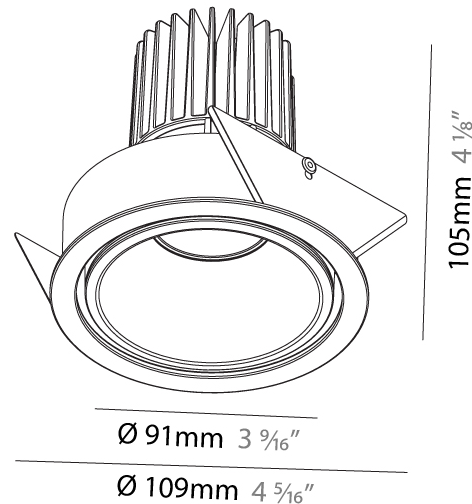

1. To build a product code in our configurator select the specify button on the base model # product page
2. To build a manual product code on this datasheet choose from the options listed below in blue font and add the suffix to the base model #

GENERAL

Series: Invader Standard
Subseries: Invader Adjustable
Brand: Prolicht
Division: Architectural
Mounting Type: Recessed
Mounting Location: Ceiling
Subcategory: Downlight

PHYSICAL

Shape: Round
Diameter (mm): 109
Diameter (in): 4 5/16
Height (mm): 105
Height (in): 4 1/8
Min. Recessing Depth (mm): 120
Min. Recessing Depth (in): 4 3/4
Light Distribution: Adjustable / Downlight
Weight (kg): 0.421
Weight (lbs): 0.93
Fixture Finish: [SSR / BKV / CWI / CRY / HAB / UFT / ITA / RUA / FTG / MYG / LOD / PUS / FRO / FUP / KIA / POP / BLS / SPG / MEY / GOH / GUM / CHC / COM / ABZ / JAG / OBR / MOS / ROR](#)
Fixture Material: Aluminum
Cut-out Measurements: 104mm / 4 1/8"

ELECTRICAL

Lamp Type: LED
Input Wattage (W): 16.5
Total Output Wattage (W): 15
Dimming: Dali Dimming
Driver Included: No
Driver Location: Recessed Housing
Input Voltage (V): 120
Constant Current (MA): 350

LED

Number of LEDs: 1
Max. Delivered Lumen (lm): 760
Nominal Lumen (lm): 1140
CRI: >90 CRI
Lamp Life (hrs): 50000

OPTICAL

Reflector: [20 / 40 / 60](#)
Adjustability: Rotational 180°; Tilt 30°

RATINGS AND CERTIFICATIONS

Certified By: CSA Certified to UL and CSA Standards
IP rating: IP20