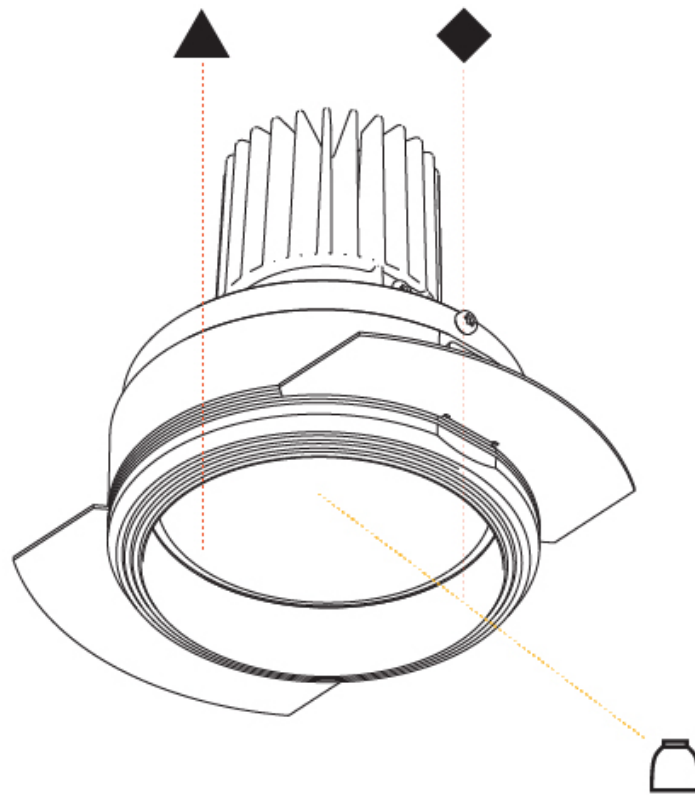

INVADER ADJUSTABLE TRIMLESS

A35525-

PROJECT	_____
TYPE	_____
SPECIFIER	_____
QUANTITY	_____
DATE	_____

A