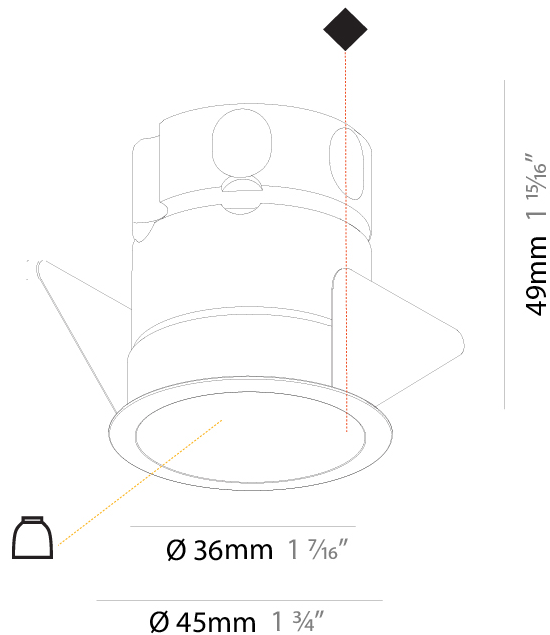

GENERAL

Series: Invader Standard
Brand: Prolicht
Division: Architectural
Mounting Type: Recessed
Mounting Location: Ceiling
Subcategory: Downlight

PHYSICAL

Shape: Round
Diameter (mm): 45
Diameter (in): 1 3/4
Height (mm): 49
Height (in): 1 15/16
Ceiling Thickness (mm): 10 / 12.5 / 15
Ceiling Thickness (in): 3/8 or 1/2 or 9/16
Min. Recessing Depth (mm): 150
Min. Recessing Depth (in): 5 7/8
Light Distribution: Downlight
Weight (kg): 0.084
Weight (lbs): 0.185
Fixture Finish: SSR / BKV / CWI / CRY / HAB / UFT / ITA / RUA / FTG / MYG / LOD / PUS / FRO / FUP / KIA / POP / BLS / SPG / MEY / GOH / GUM / CHC / COM / ABZ / JAG / OBR / MOS / ROR
Fixture Material: Aluminum
Cut-out Measurements: Dia: 41mm / 1 5/8"

ELECTRICAL

Lamp Type: LED (Zhaga Standard)
Input Wattage (W): 2.2
Total Output Wattage (W): 2
Dimming: Non-Dimmable
Driver Included: No
Driver Location: Remote
Driver Type: Constant Current - 120 / 277Vac
Driver Class: Class 2
Input Voltage (V): 120 - 277
Constant Current (MA): 700
Upon Request: 0-10Vdc dimming / Phase dimming 120Vac

LED

Number of LEDs: 1
Color Temperature (°K): 2700 / 3000 / 3500 / 4000
Max. Delivered Lumen (lm): 160 / 170 / 176 / 180
Nominal Lumen (lm): 160 / 170 / 176 / 180
CRI: >90 CRI
Lamp Life (hrs): 50000

OPTICAL

Reflector: 12 / 20 / 35

RATINGS AND CERTIFICATIONS

Certified By: Certified for North American Standards
IP rating: IP20