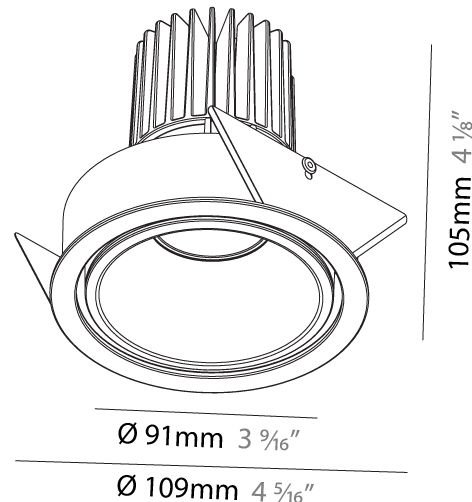

GENERAL

Series: Invader Standard
Brand: Prolicht
Division: Architectural
Mounting Type: Recessed
Mounting Location: Ceiling
Subcategory: Downlight

PHYSICAL

Shape: Round
Diameter (mm): 109
Diameter (in): 4 ⁵/₁₆
Height (mm): 105
Height (in): 4 ¹/₈
Min. Recessing Depth (mm): 120
Min. Recessing Depth (in): 4 ³/₄
Light Distribution: Adjustable / Direct
Weight (kg): 0.434
Weight (lbs): 0.96
Fixture Finish: SSR / BKV / CWI / CRY / HAB / UFT / ITA / RUA / FTG / MYG / LOD / PUS / FRO / FUP / KIA / POP / BLS / SPG / MEY / GOH / GUM / CHC / COM / ABZ / JAG / OBR / MOS / ROR
Fixture Material: Aluminum
Cut-out Measurements: 104mm / 4 1/8"

ELECTRICAL

Lamp Type: LED (Zhaga Standard)
Input Wattage (W): 14.3
Total Output Wattage (W): 13
Dimming: Tri-Mode (Non-Dimming and Phase Dimming (120Vac only) and 0-10V Dimming)
Driver Included: No
Driver Location: Recessed Housing
Driver Type: Constant Current - Universal
Housing: See components
Input Voltage (V): 120 - 277
Constant Current (MA): 350

LED

Number of LEDs: 1
Color Temperature (°K): 2700 / 3000 / 3500 / 4000
Max. Delivered Lumen (lm): 890 / 920 / 970 / 990
Nominal Lumen (lm): 1304 / 1352 / 1421 / 1450
CRI: >90 CRI
Lamp Life (hrs): 50000

OPTICAL

Reflector: 20 / 40 / 60
Adjustability: Rotational 180°; Tilt 30°

RATINGS AND CERTIFICATIONS

Certified By: Certified for North American Standards
IP rating: IP20